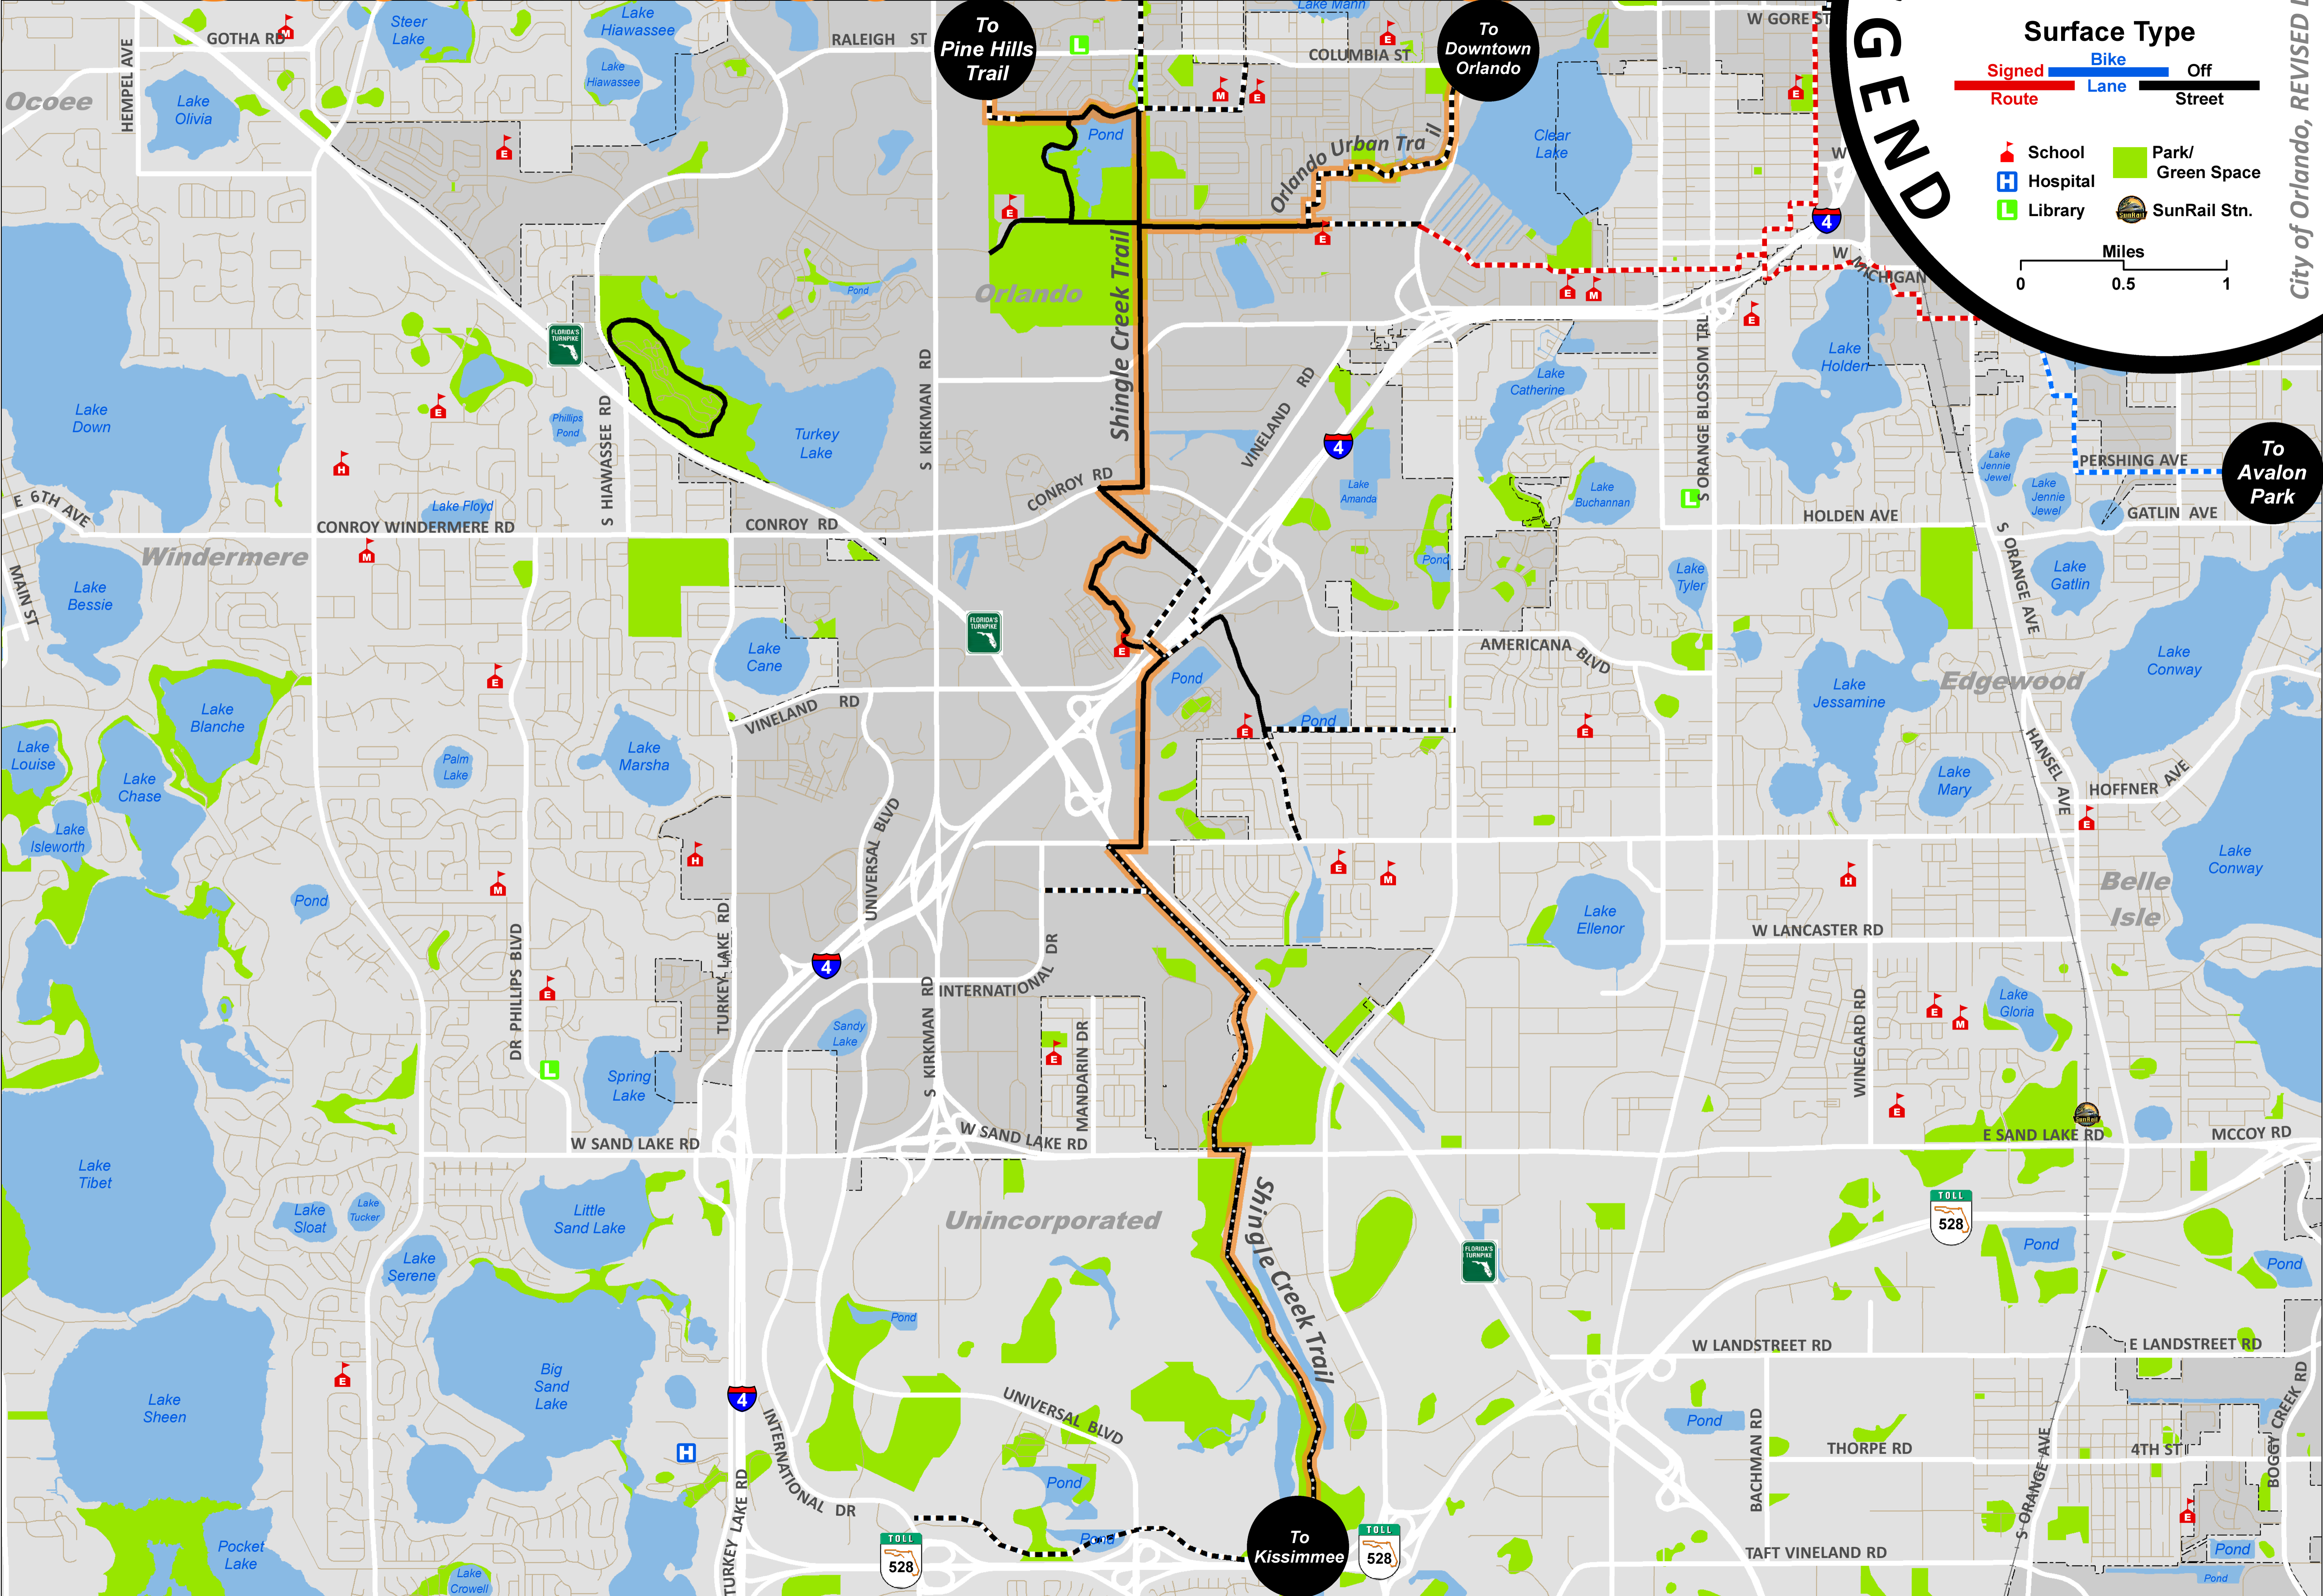

CITY OF ORLANDO

Southwest Trail Plan

- Trail Plan
- Existing
- Programmed
- Planned

Surface Type

- Signed Route
- Bike Lane
- Off Street

- School
- Hospital
- Library
- Park/ Green Space
- SunRail Stn.

LEGEND

To Pine Hills Trail

To Downtown Orlando

To Avalon Park

To Kissimmee