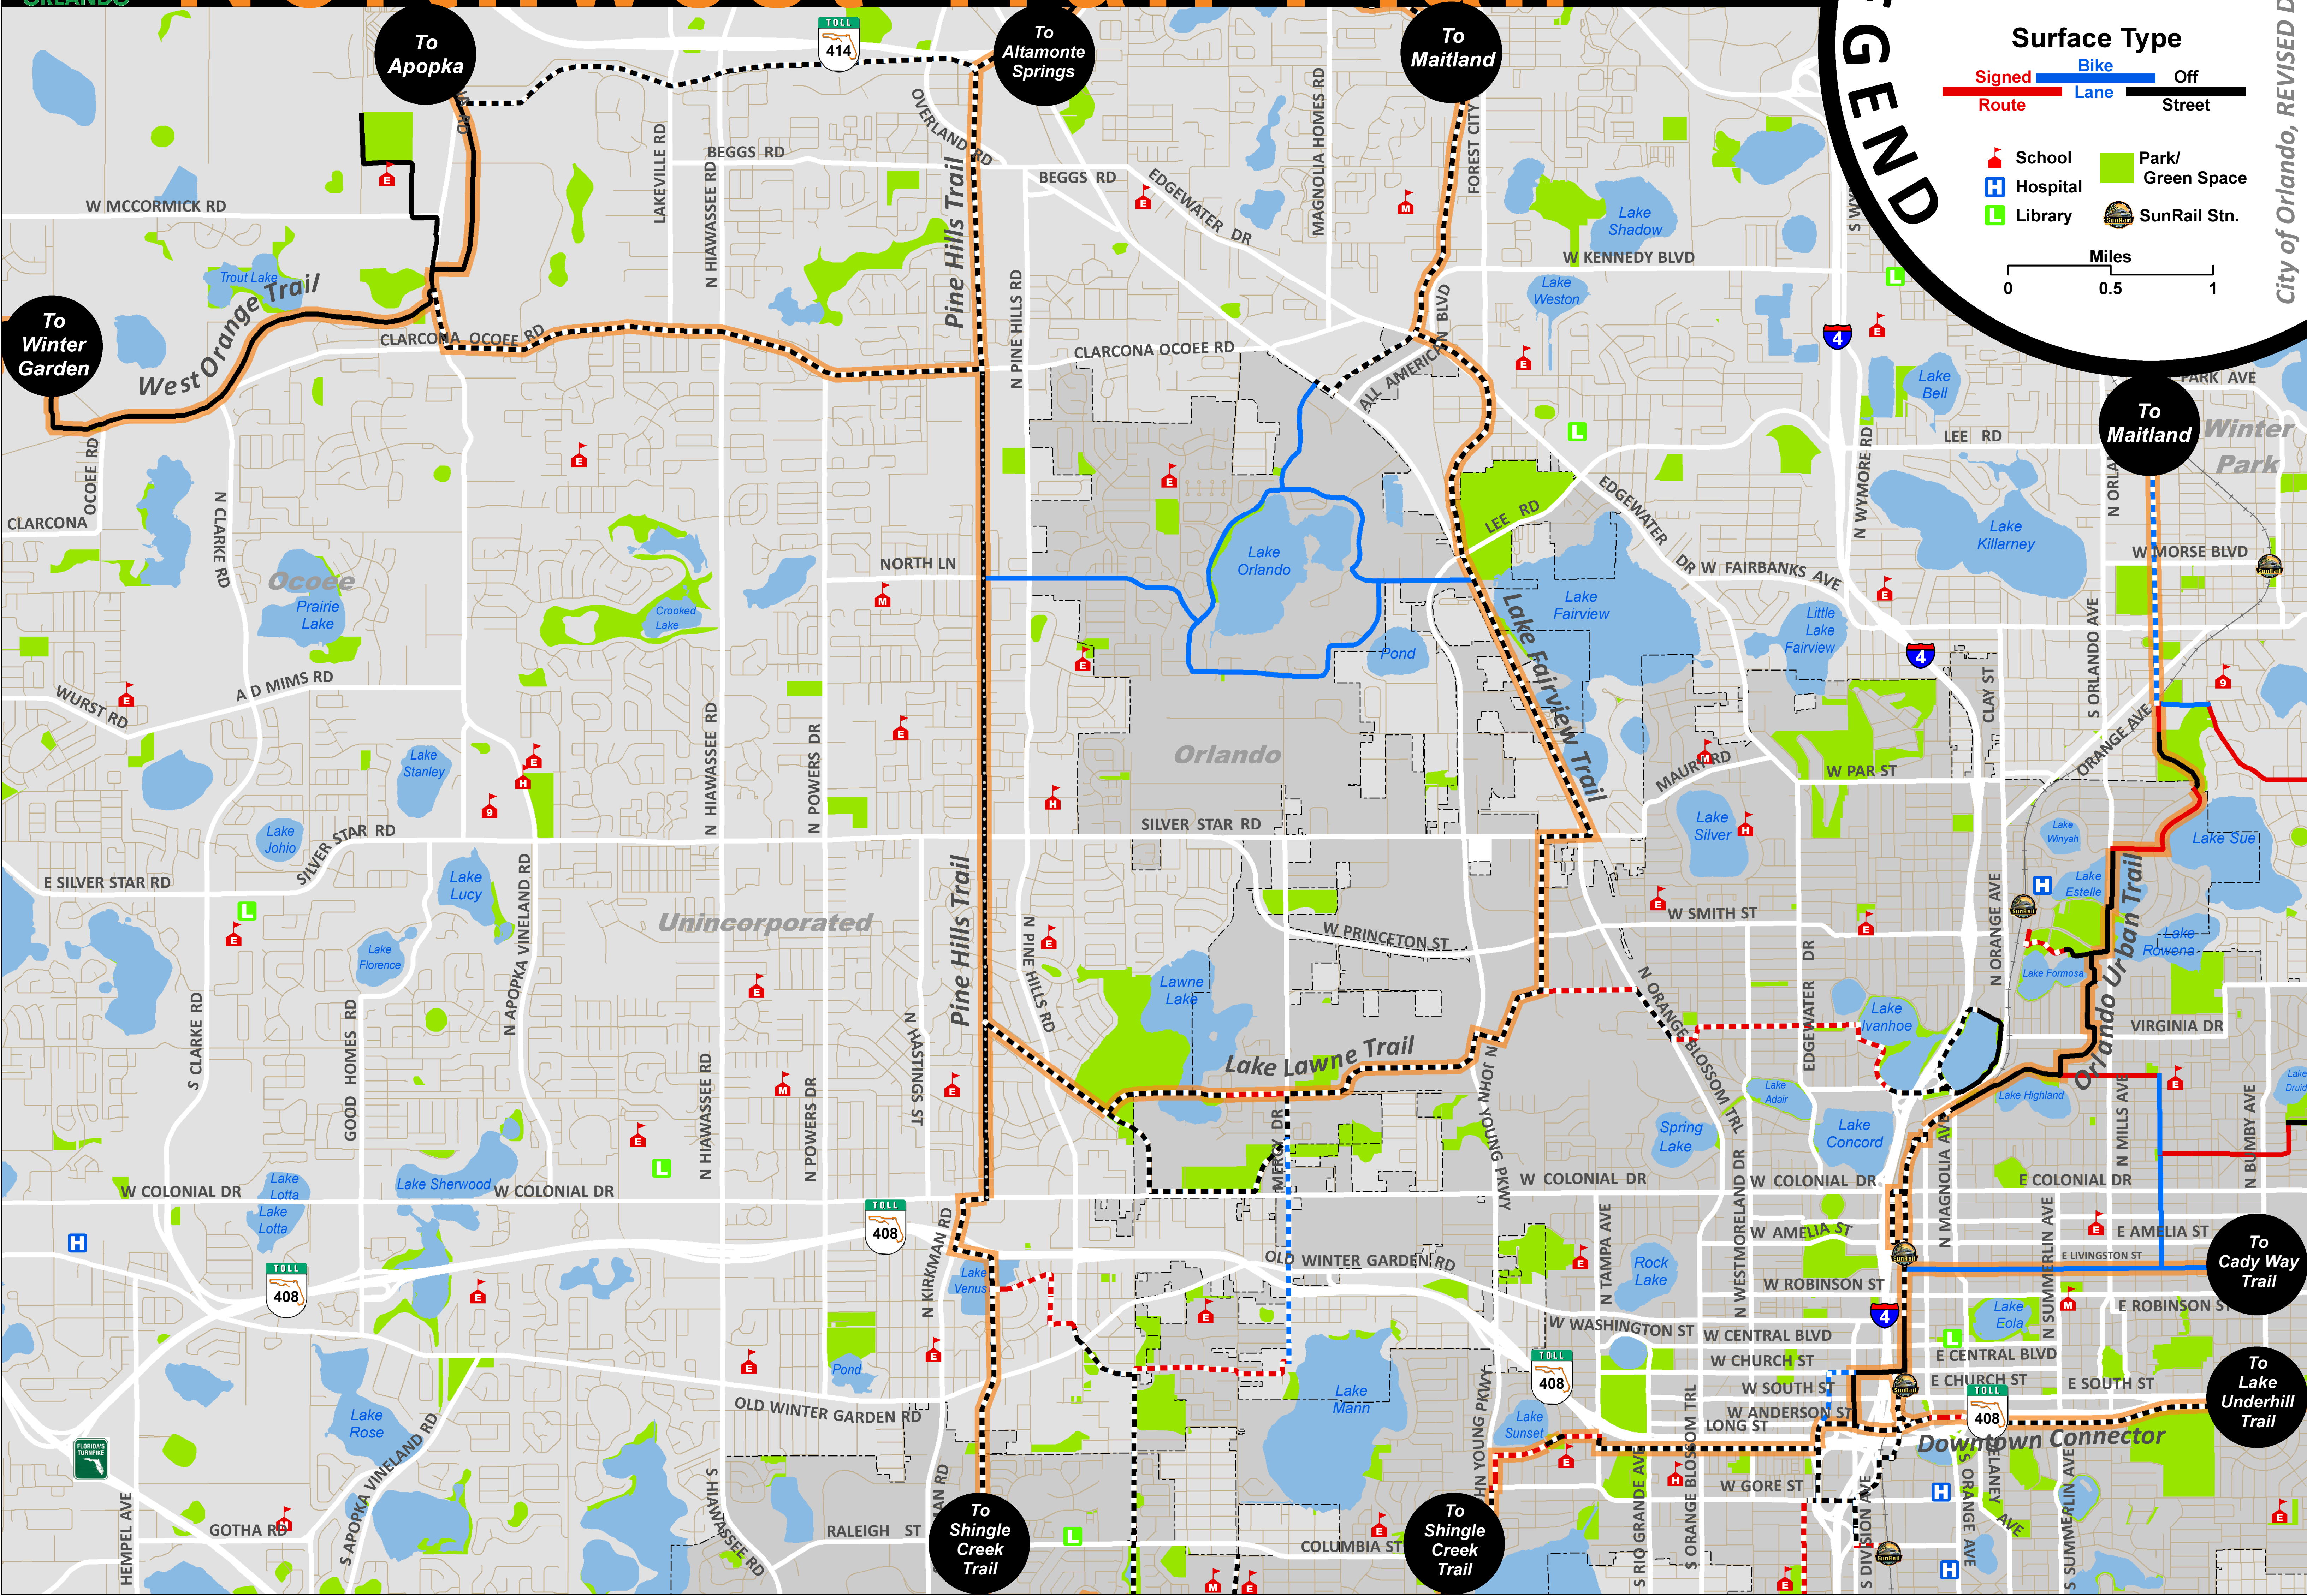

CITY OF ORLANDO

Northwest Trail Plan

- Trail Plan
- Existing
- Programmed
- Planned

Surface Type

- Signed Route
- Bike Lane
- Off Street

- School
- Hospital
- Library
- Park/ Green Space
- SunRail Stn.

LEGEND

To Apopka

To Altamonte Springs

To Maitland

To Winter Garden

To Maitland

To Cady Way Trail

To Lake Underhill Trail

To Shingle Creek Trail

To Shingle Creek Trail