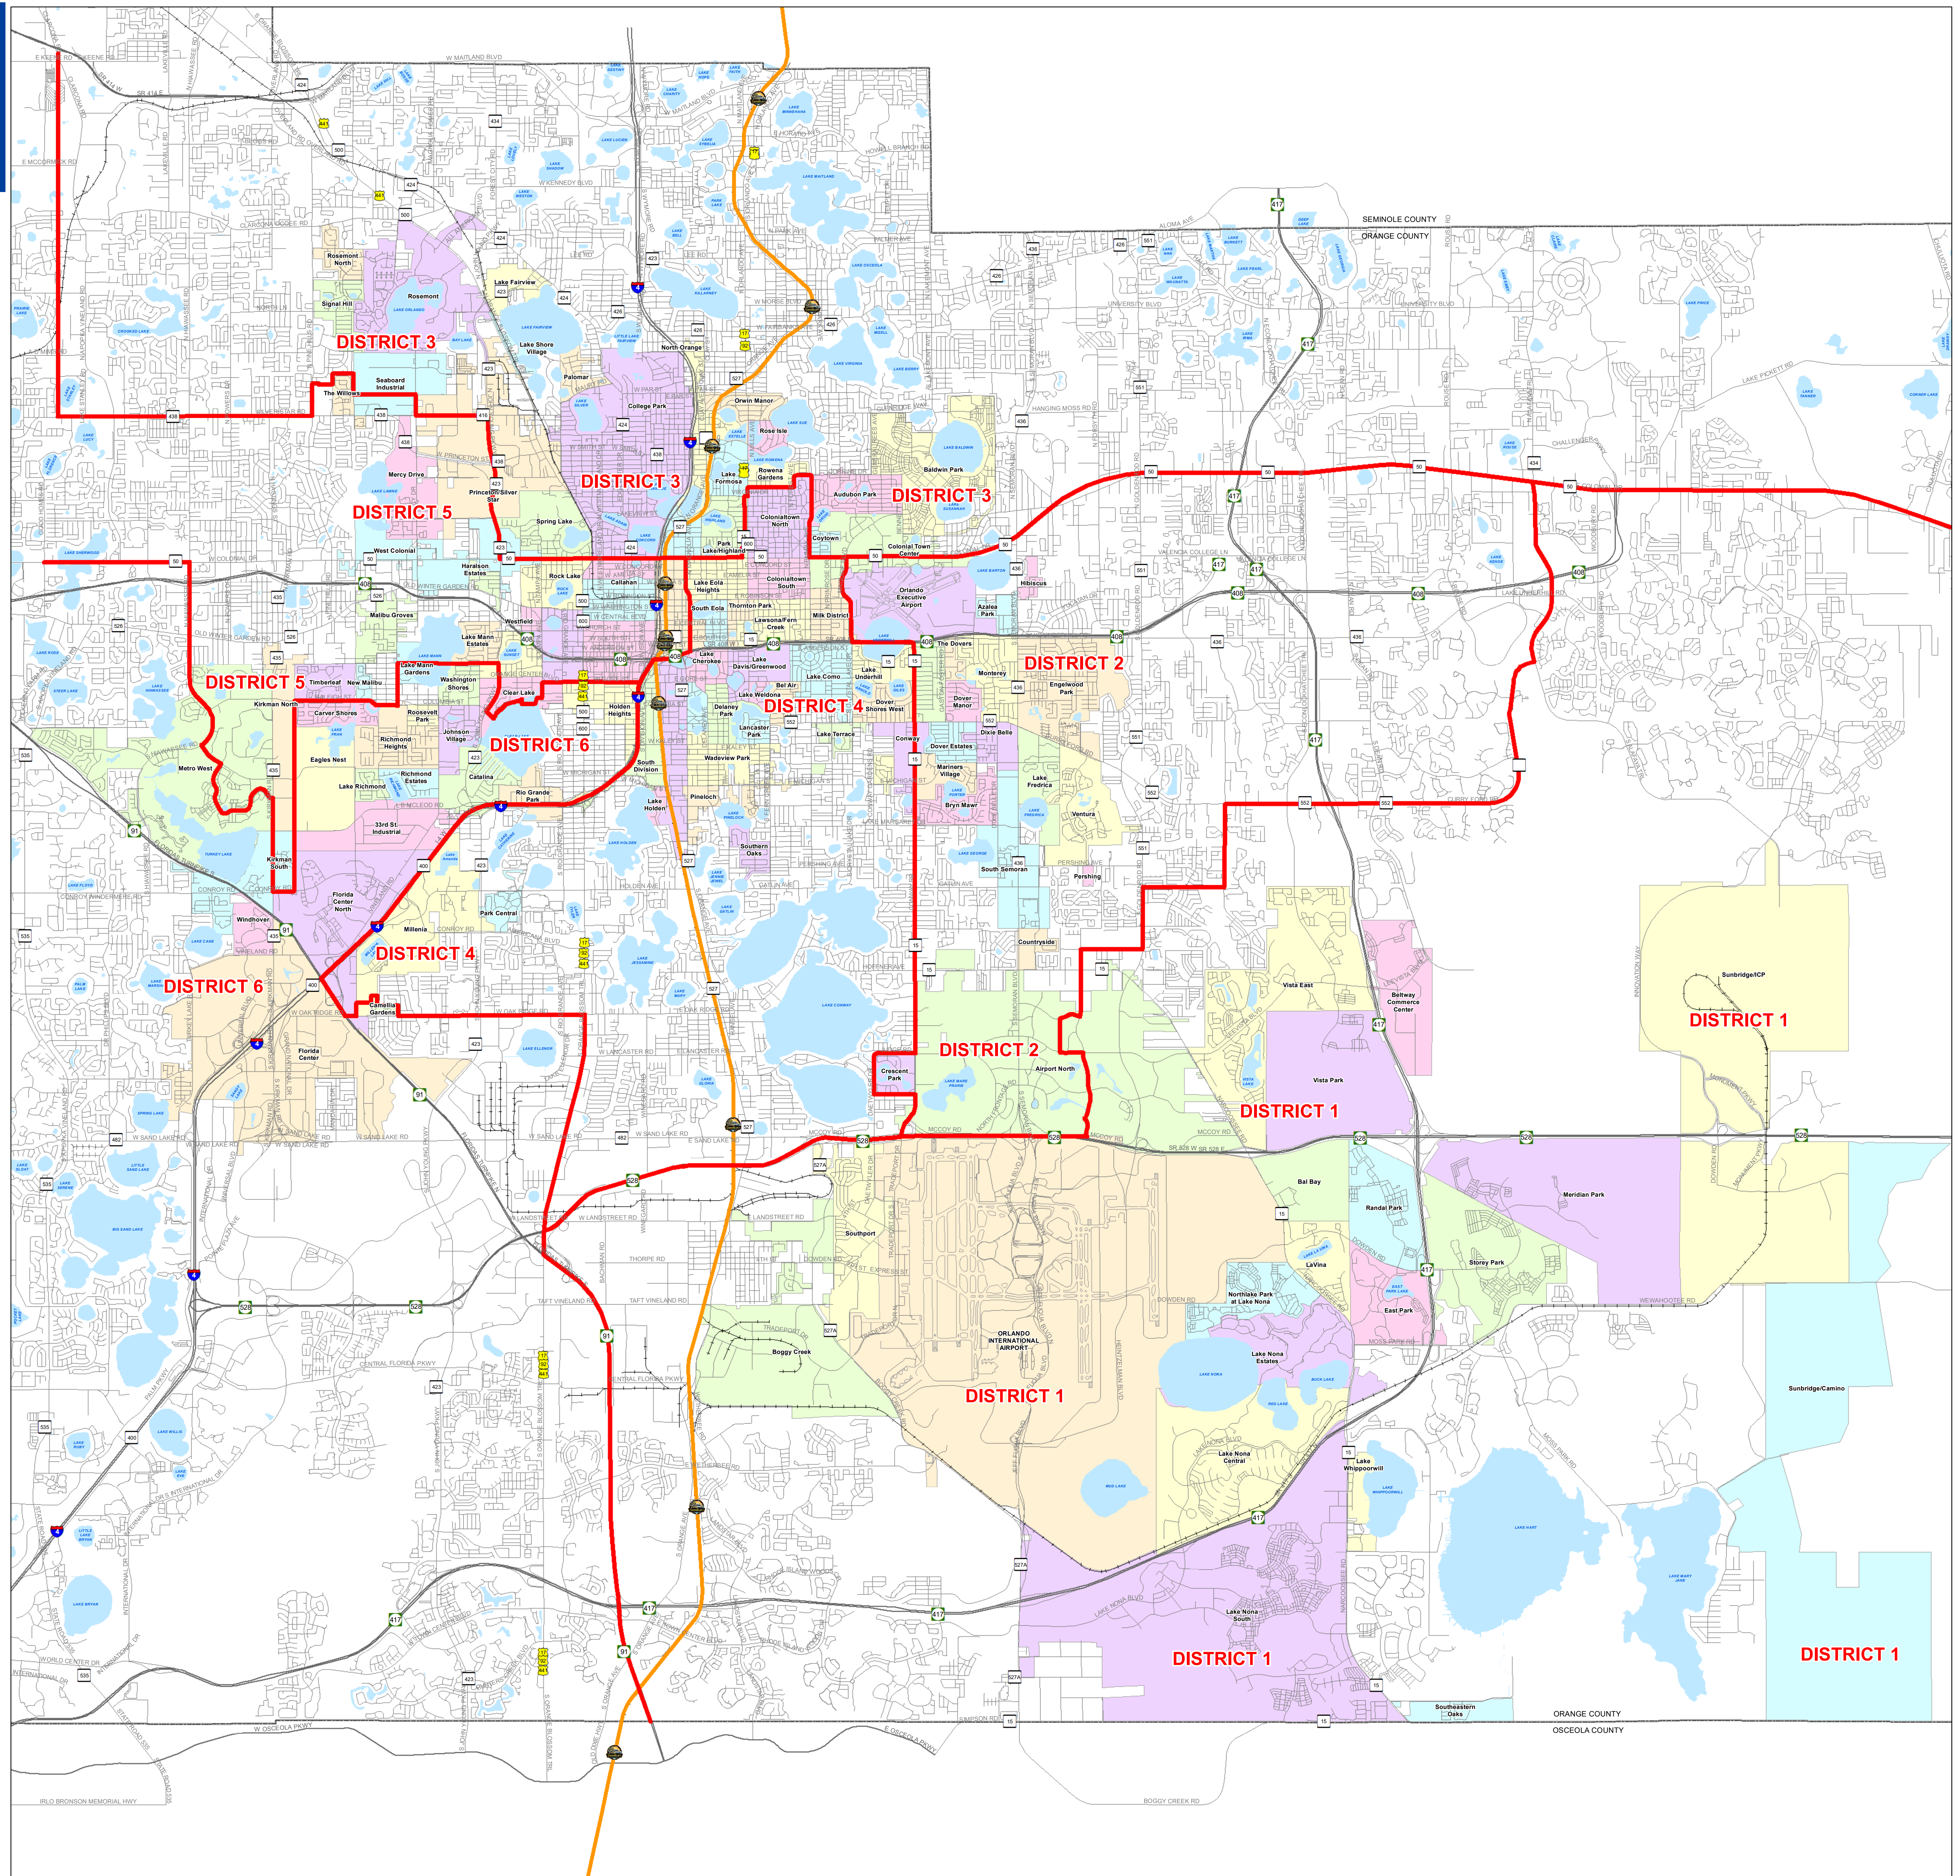

Neighborhoods and Commissioner Districts

Legend

-  Interstate HWy
-  US Hwy
-  Toll Road
-  State Road
-  SunRail Station
-  SunRail Line
-  Commissioner District Boundary

City of Orlando - GIS
Standard Map
August 2024

*Note: District Boundaries adopted
by City Council
6/20/2022, Doc# 2206201202
Effective for Term beginning 10/01/2022*

ORANGE COUNTY
OSCEOLA COUNTY