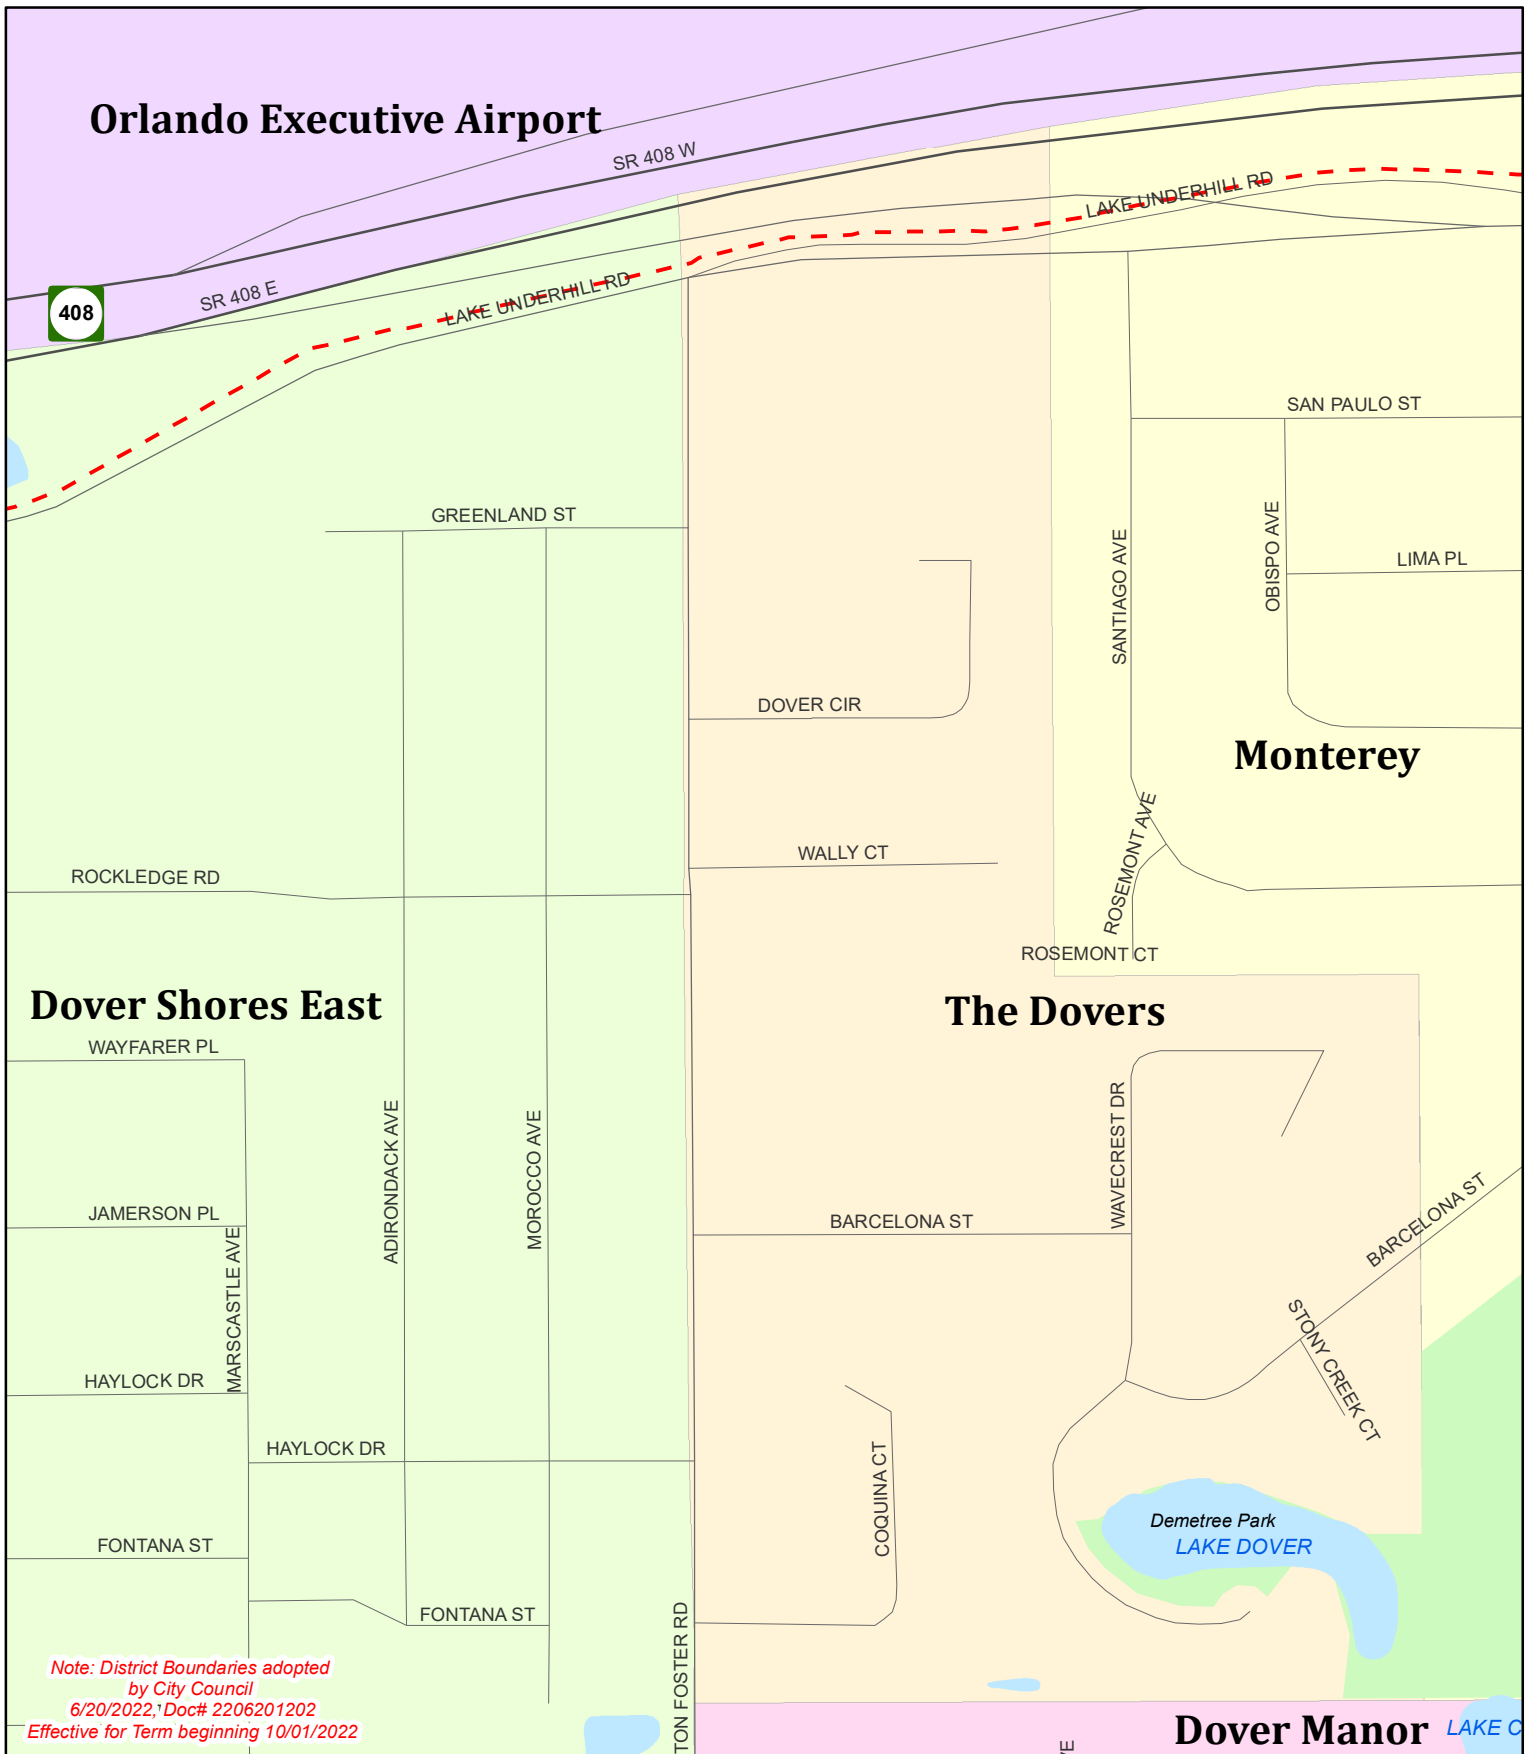

Orlando Executive Airport

Note: District Boundaries adopted by City Council 6/20/2022, Doc# 2206201202 Effective for Term beginning 10/01/2022

The Dovers Neighborhood
City of Orlando
Commissioner District 2