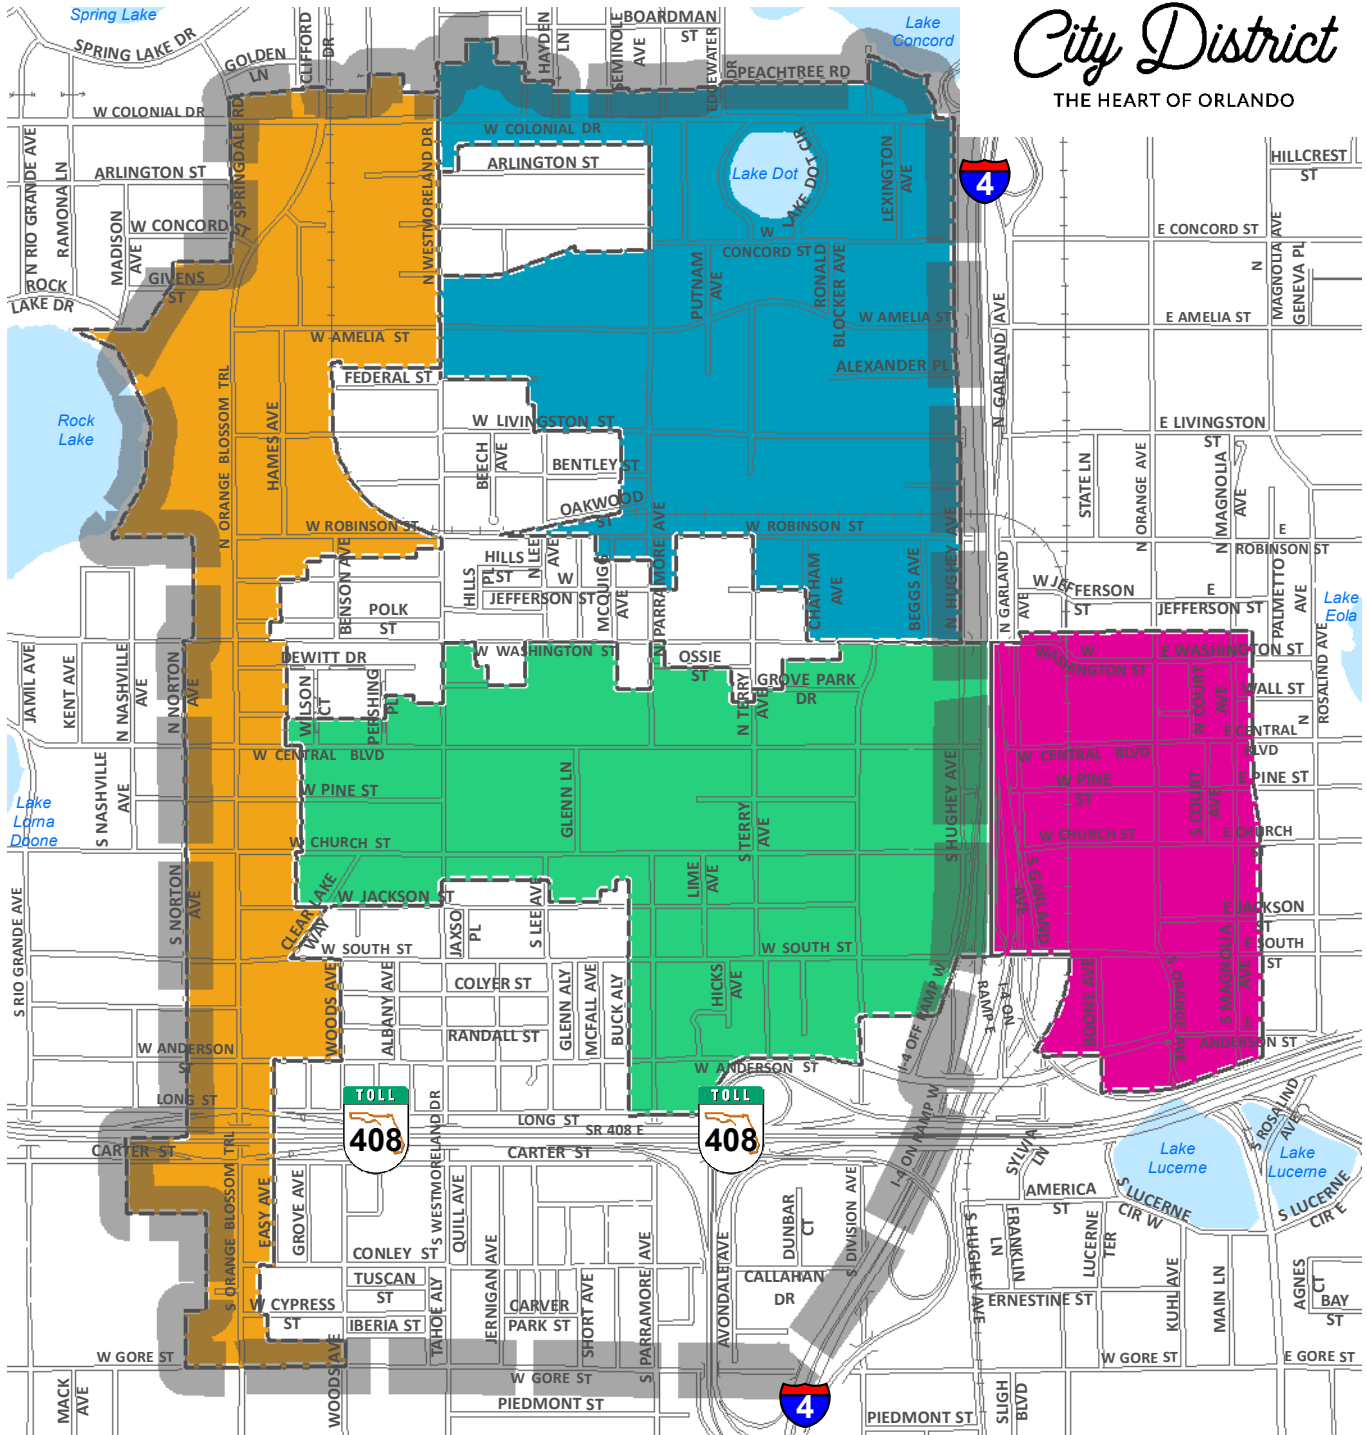

City District Main Street Program

City District
THE HEART OF ORLANDO

A local thing

Parramore Vision Plan Boundary/
Parramore Target Area

City District

Parramore Zone 1

Parramore Zone 2

Parramore Zone 3