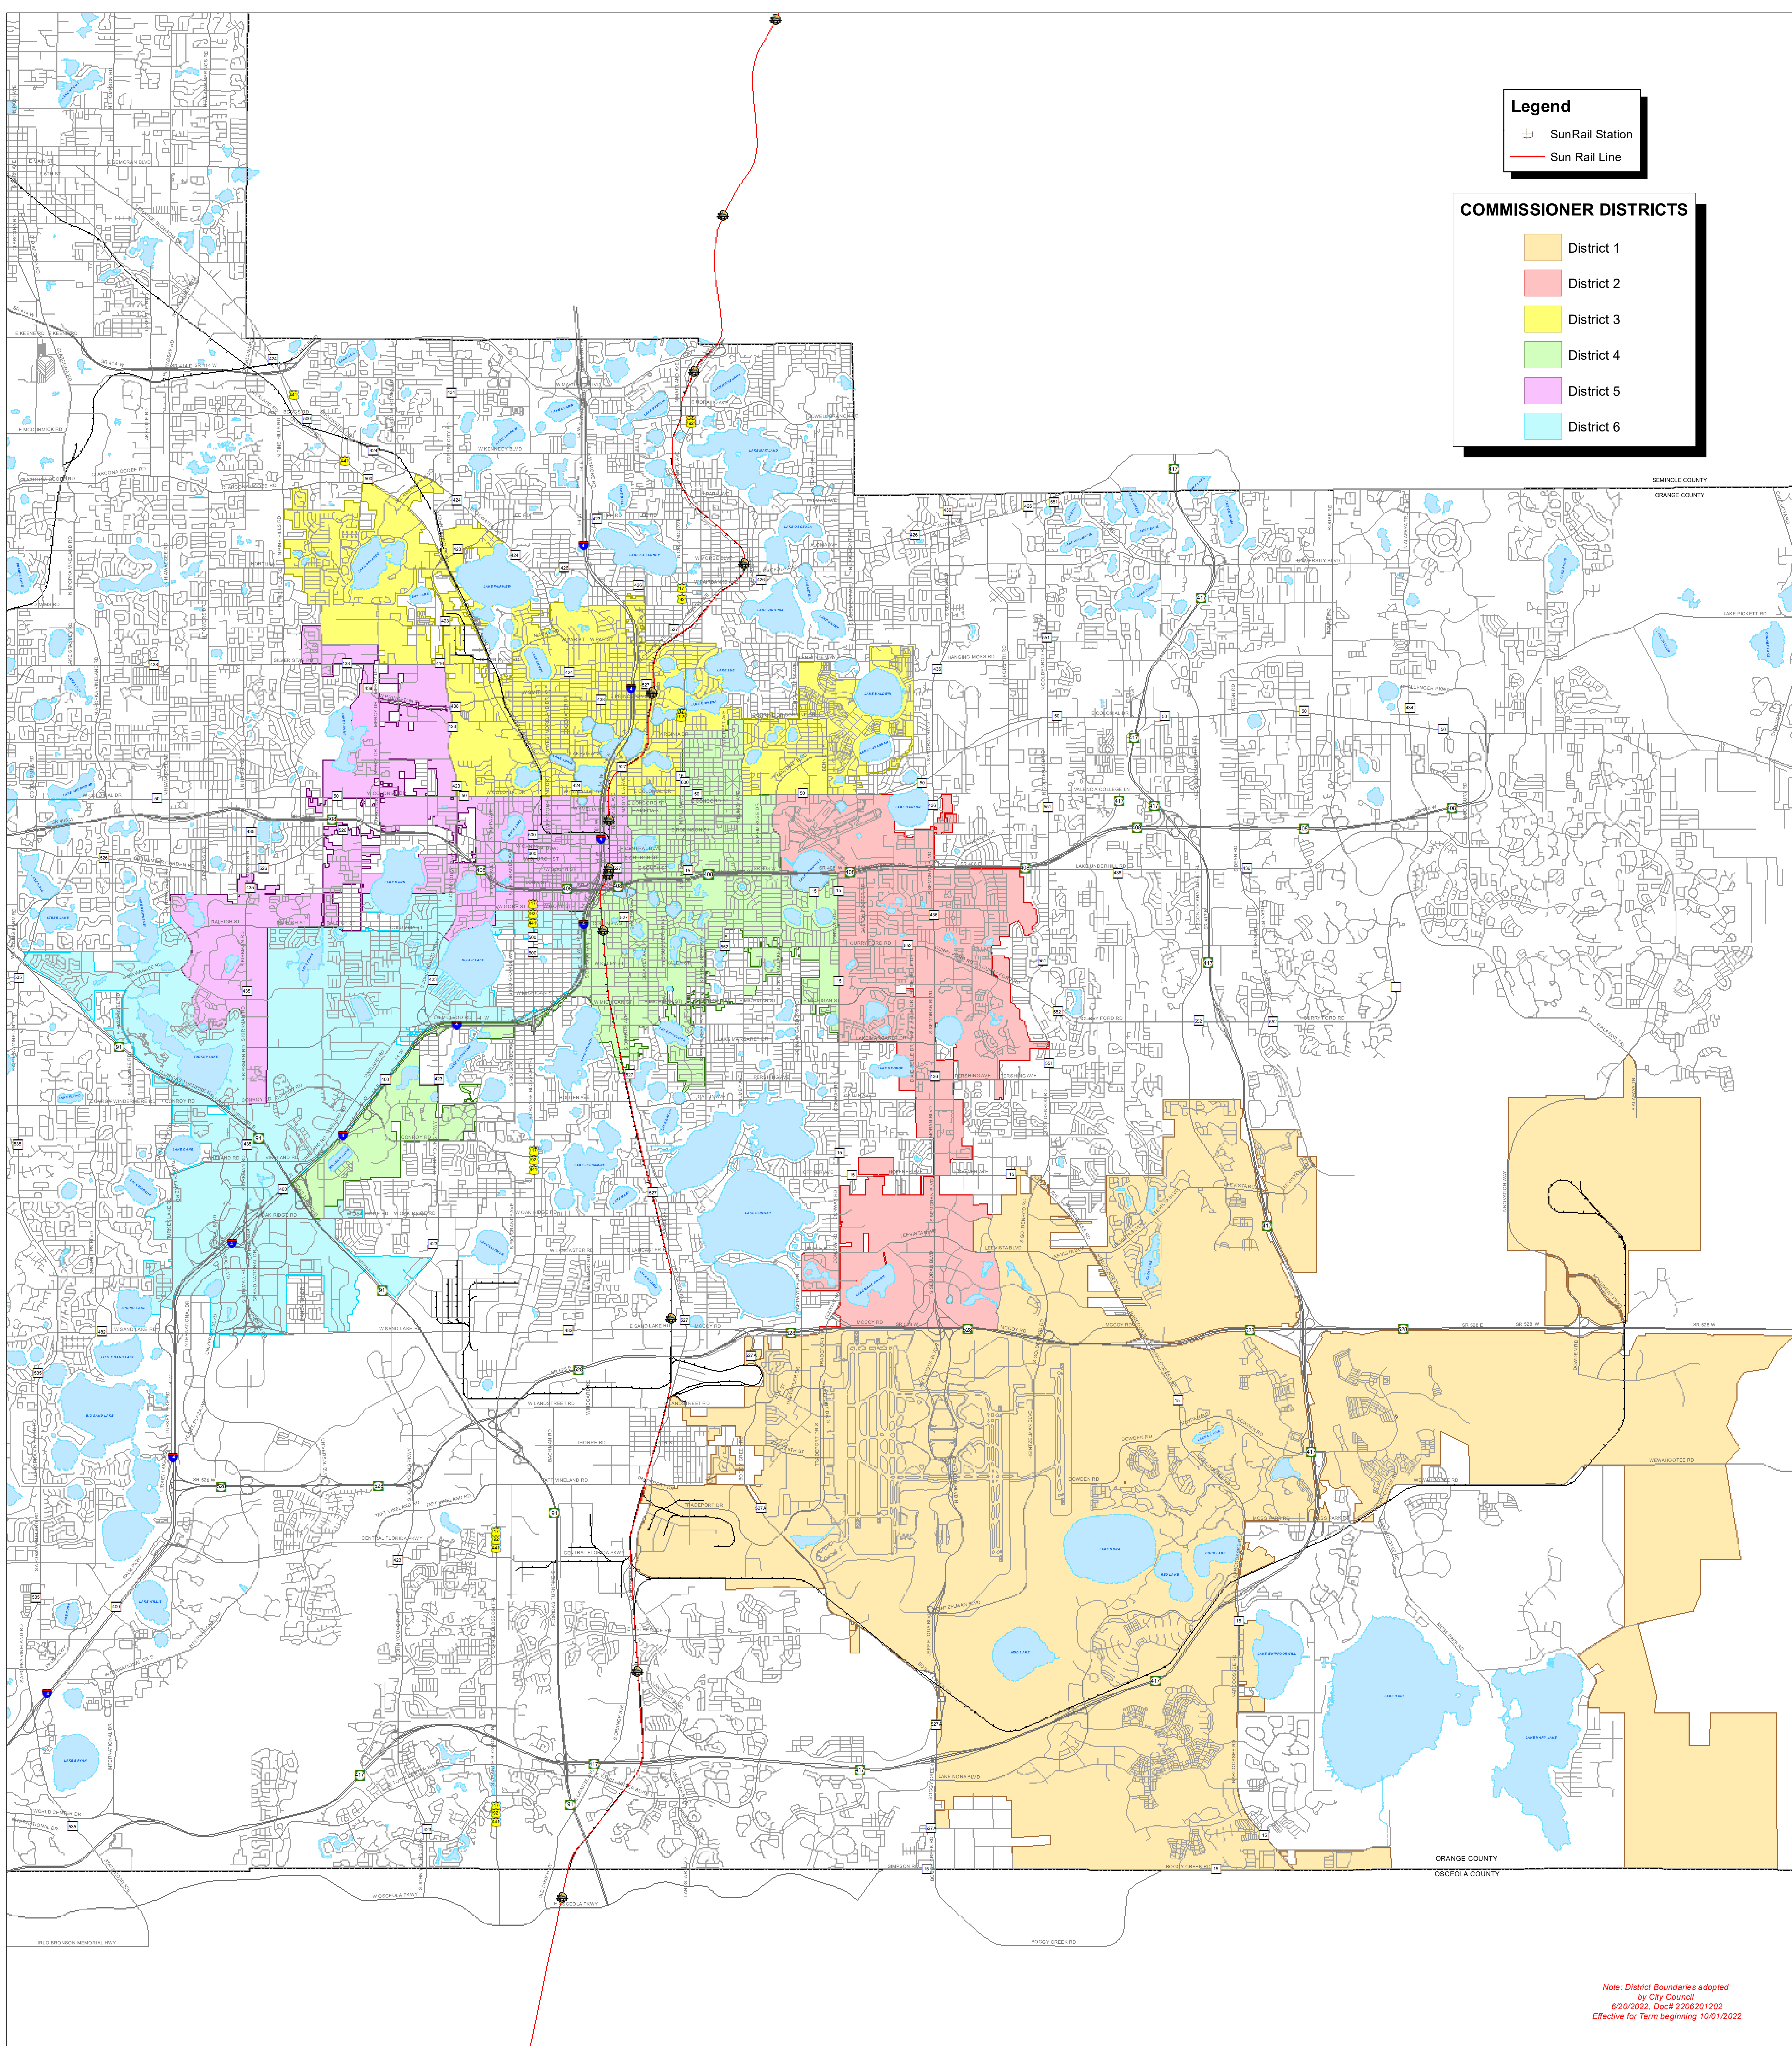

Legend

- SunRail Station
- Sun Rail Line

COMMISSIONER DISTRICTS

- District 1
- District 2
- District 3
- District 4
- District 5
- District 6

Note: District Boundaries adopted by City Council 6/20/2022, Doc# 2206201202 Effective for Term beginning 10/01/2022

Commissioner Districts

Office of City Commissioners