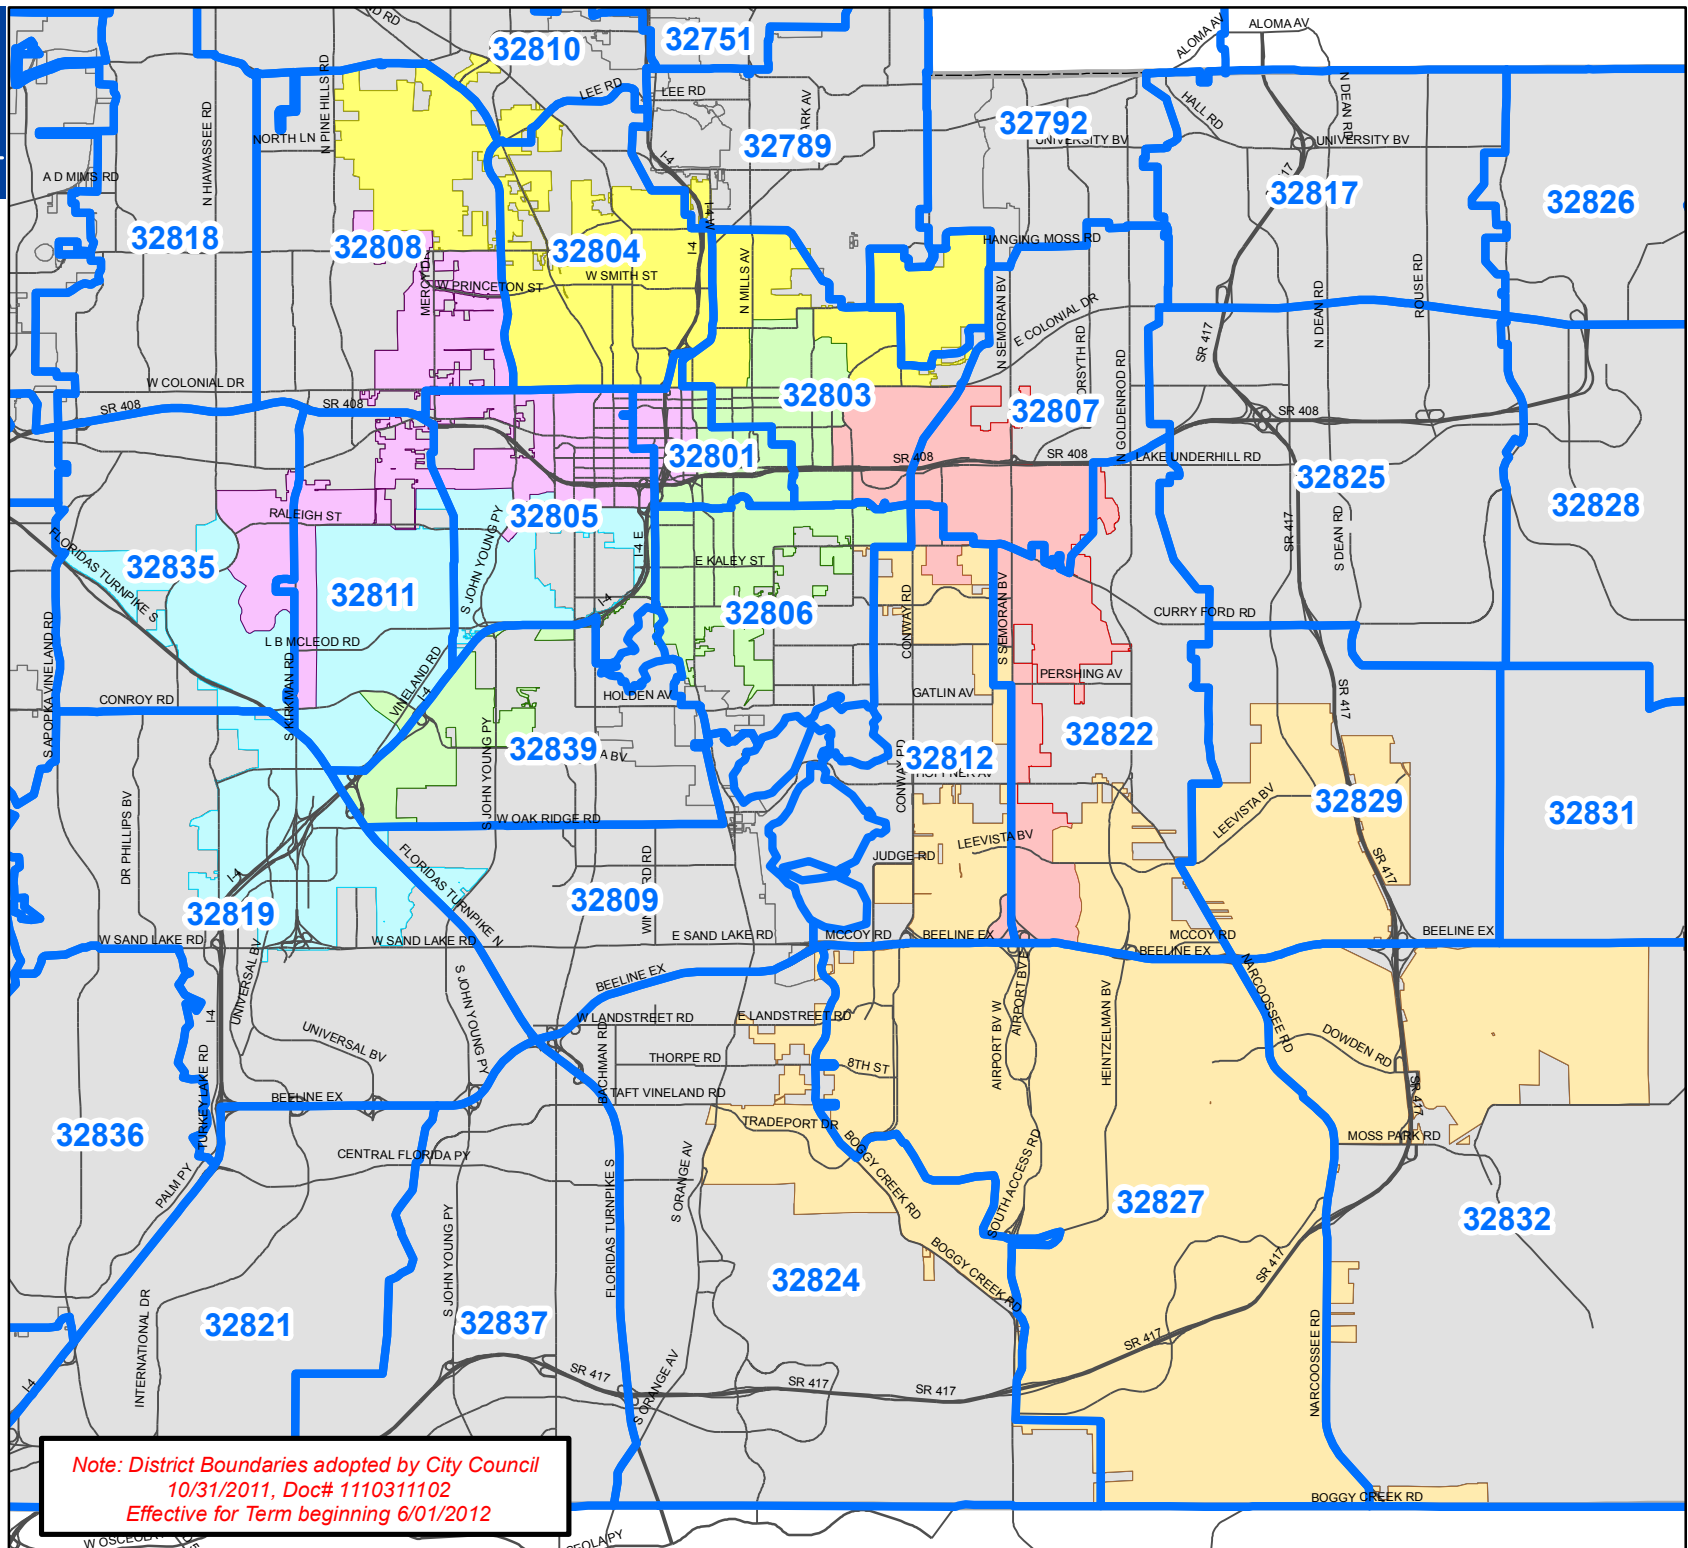

Zip Code Map

COMMISSIONER DISTRICTS

- District 1 - Jim Gray
- District 2 - Tony Ortiz
- District 3 - Robert F. Stuart
- District 4 - Patty Sheehan
- District 5 - Regina I. Hill
- District 6 - Samuel B. Ings

City GIS
October 2018
Standard Map

Zip Codes within the City of Orlando

32789 32808 32822
 32801 32809 32824
 32803 32810 32827
 32804 32811 32829
 32805 32812 32832
 32806 32814 32835
 32807 32819 32839

Data Source : USPS

*Note: District Boundaries adopted by City Council
 10/31/2011, Doc# 1110311102
 Effective for Term beginning 6/01/2012*