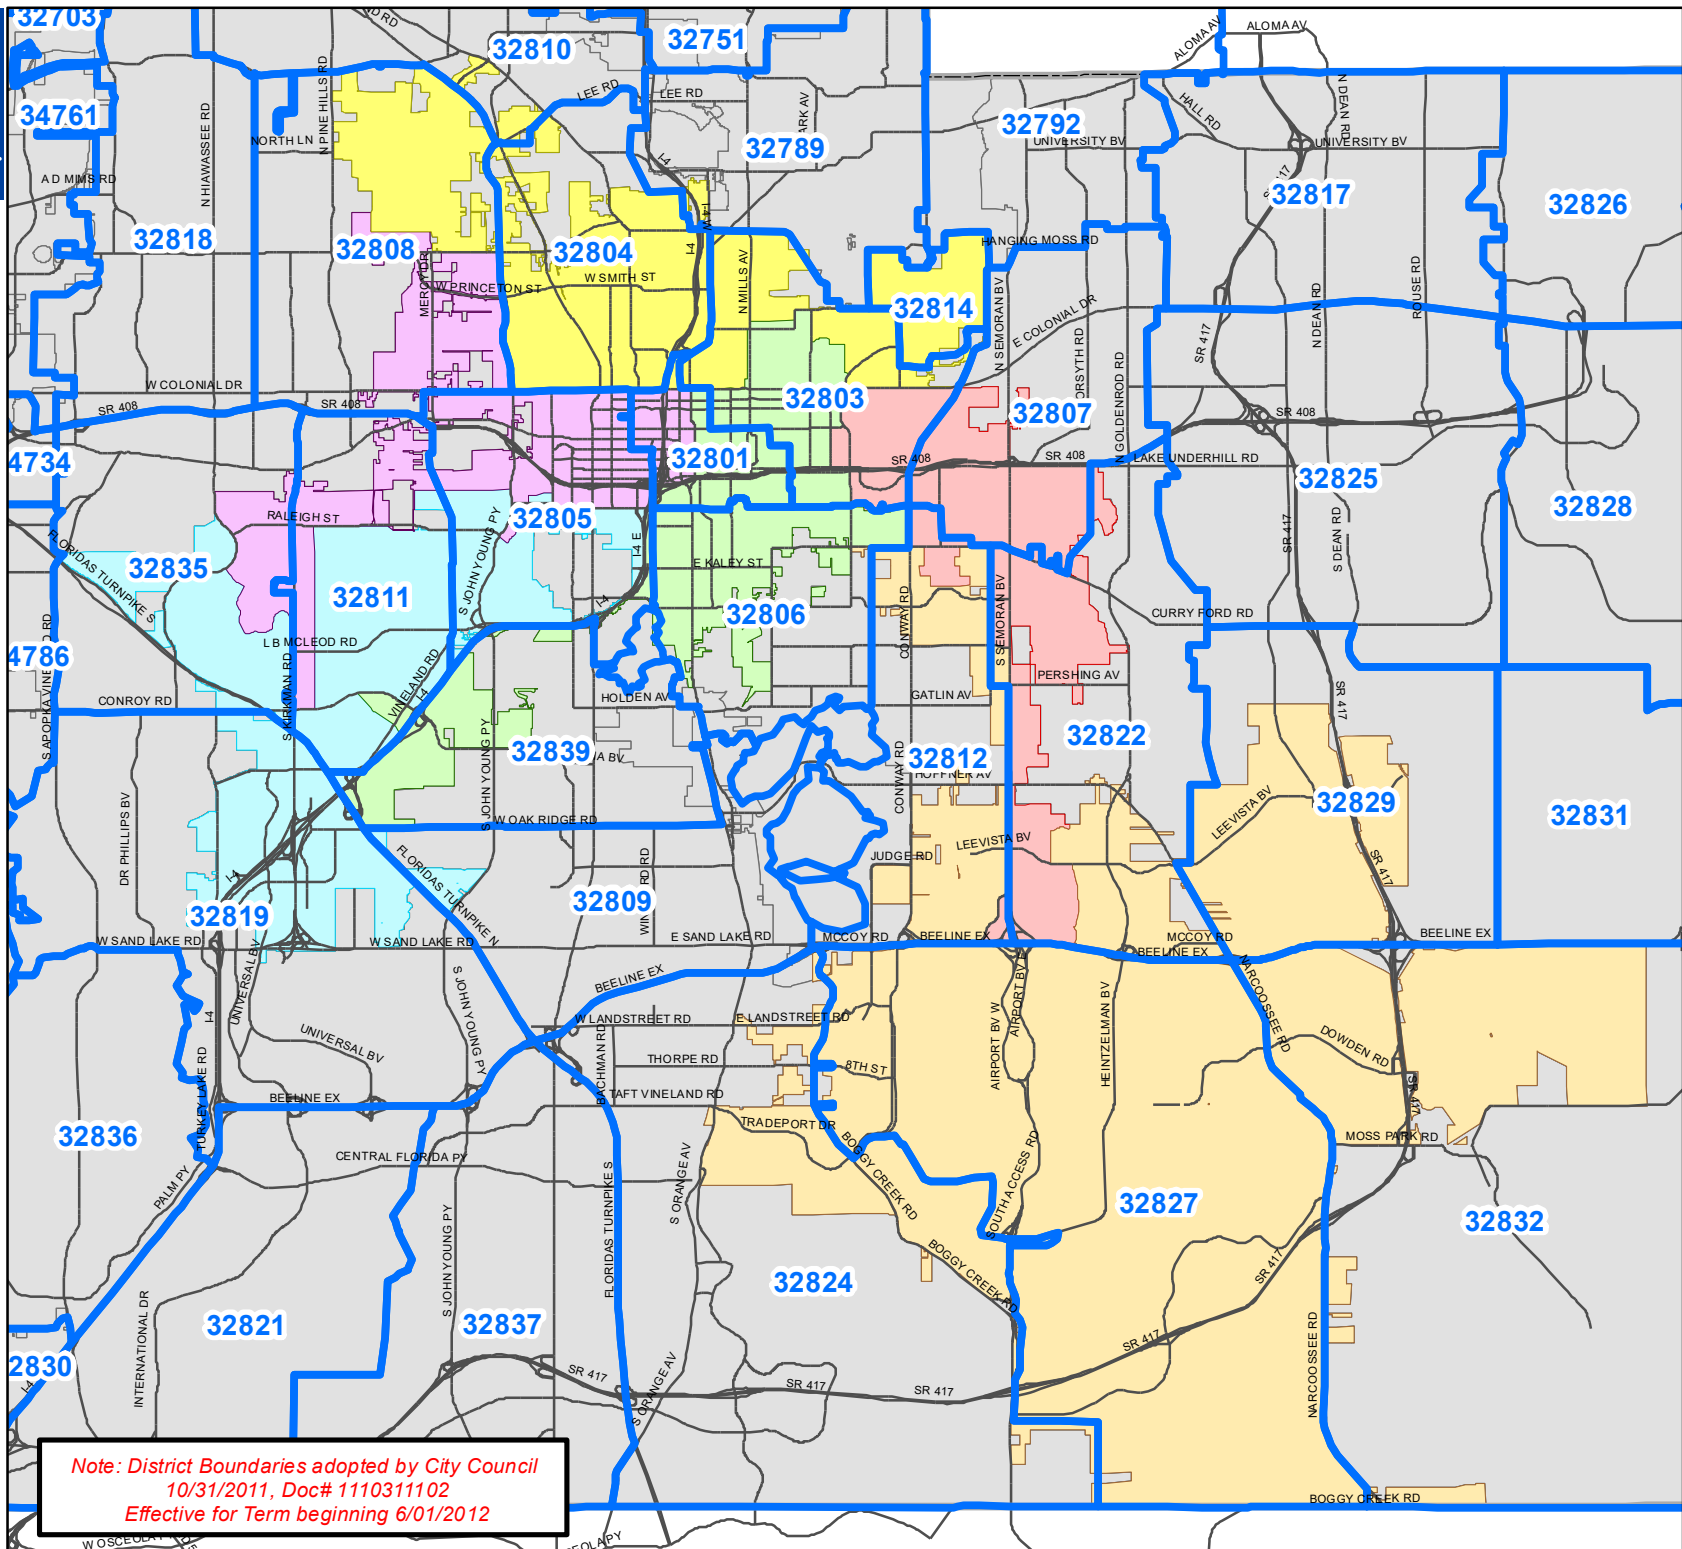

# Zip Code Map

## COMMISSIONER DISTRICTS

- District 1 - Jim Gray
- District 2 - Tony Ortiz
- District 3 - Robert F. Stuart
- District 4 - Patty Sheehan
- District 5 - Regina I. Hill
- District 6 - Bakari F. Burns

City GIS  
Standard Map  
March 2021

*Note: District Boundaries adopted by City Council  
 10/31/2011, Doc# 1110311102  
 Effective for Term beginning 6/01/2012*