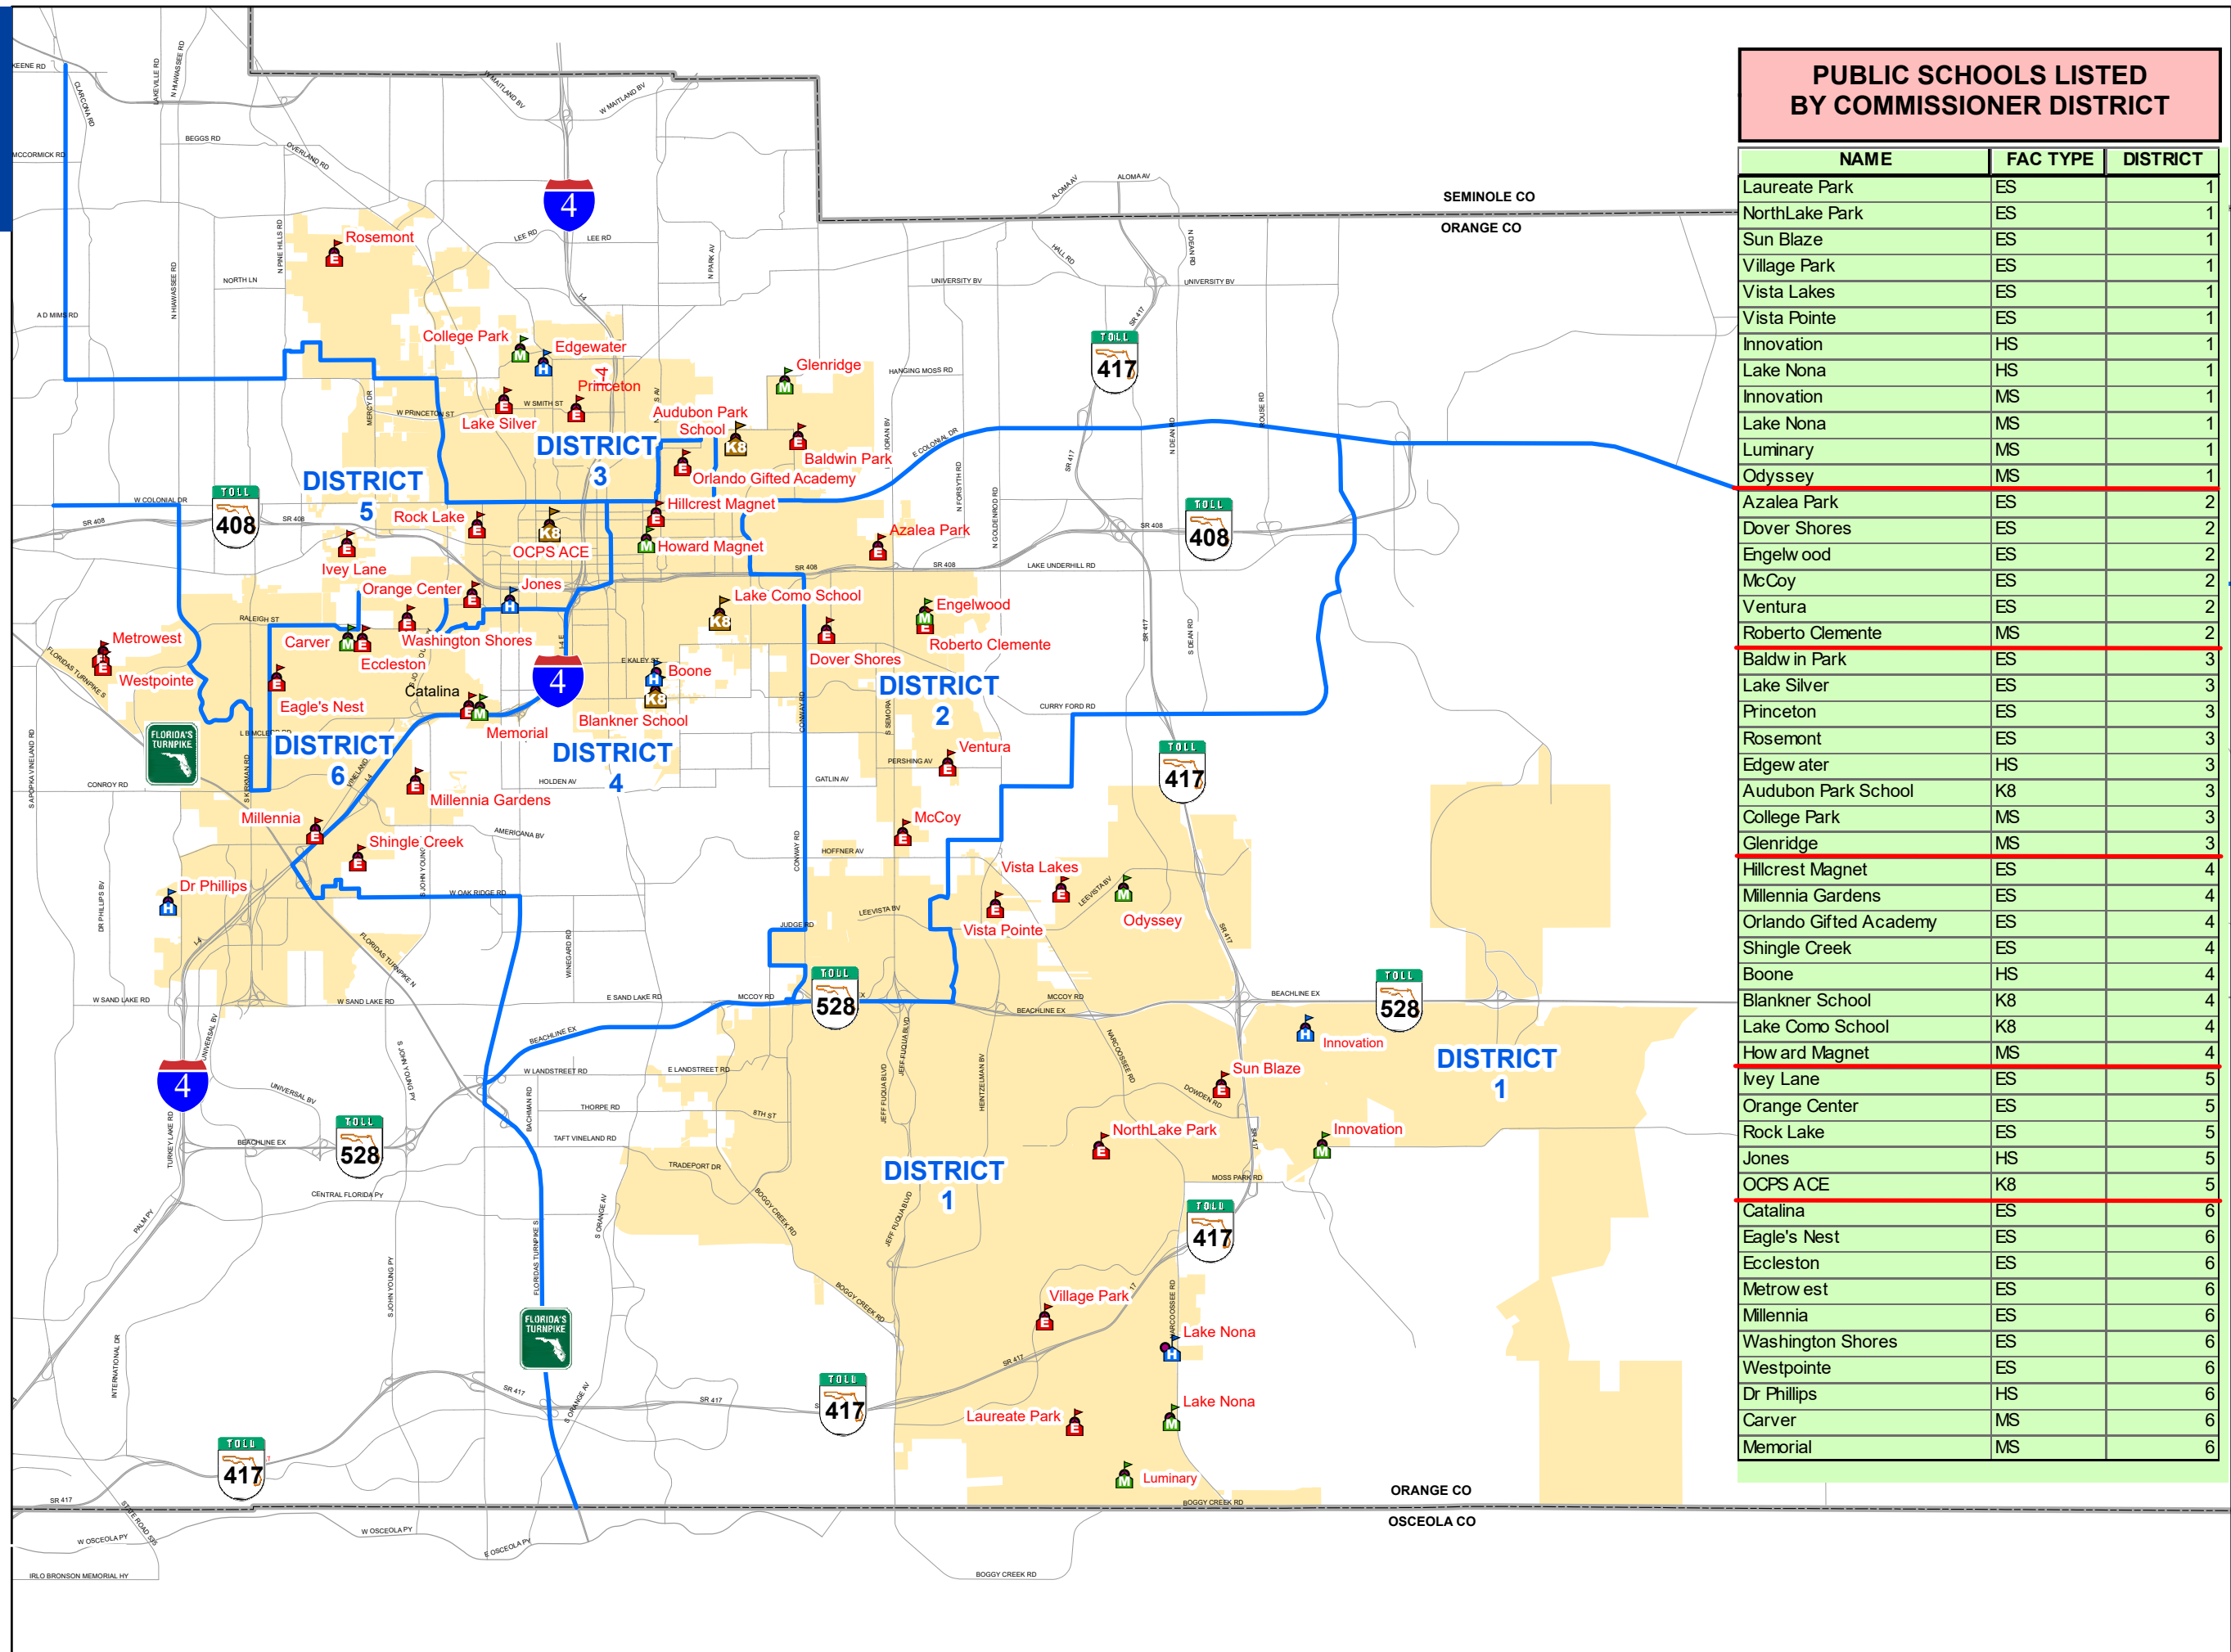

Public Schools within the City of Orlando

Source Data: Orange County Dept. of Education, 2024

Schools Legend

-  Elementary
-  K8
-  Middle
-  9TH
-  High

City of Orlando - GIS Standard Map
Aug 2024

PUBLIC SCHOOLS LISTED BY COMMISSIONER DISTRICT

NAME	FAC TYPE	DISTRICT
Laureate Park	ES	1
NorthLake Park	ES	1
Sun Blaze	ES	1
Village Park	ES	1
Vista Lakes	ES	1
Vista Pointe	ES	1
Innovation	HS	1
Lake Nona	HS	1
Innovation	MS	1
Lake Nona	MS	1
Luminary	MS	1
Odyssey	MS	1
Azalea Park	ES	2
Dover Shores	ES	2
Engelwood	ES	2
McCoy	ES	2
Ventura	ES	2
Roberto Clemente	MS	2
Baldwin Park	ES	3
Lake Silver	ES	3
Princeton	ES	3
Rosemont	ES	3
Edgewater	HS	3
Audubon Park School	K8	3
College Park	MS	3
Glenridge	MS	3
Hillcrest Magnet	ES	4
Millennia Gardens	ES	4
Orlando Gifted Academy	ES	4
Shingle Creek	ES	4
Boone	HS	4
Blankner School	K8	4
Lake Como School	K8	4
Howard Magnet	MS	4
Ivey Lane	ES	5
Orange Center	ES	5
Rock Lake	ES	5
Jones	HS	5
OCPS ACE	K8	5
Catalina	ES	6
Eagle's Nest	ES	6
Eccleston	ES	6
Metrowest	ES	6
Millennia	ES	6
Washington Shores	ES	6
Westpointe	ES	6
Dr Phillips	HS	6
Carver	MS	6
Memorial	MS	6

NOTE: This map does not include Charter Schools