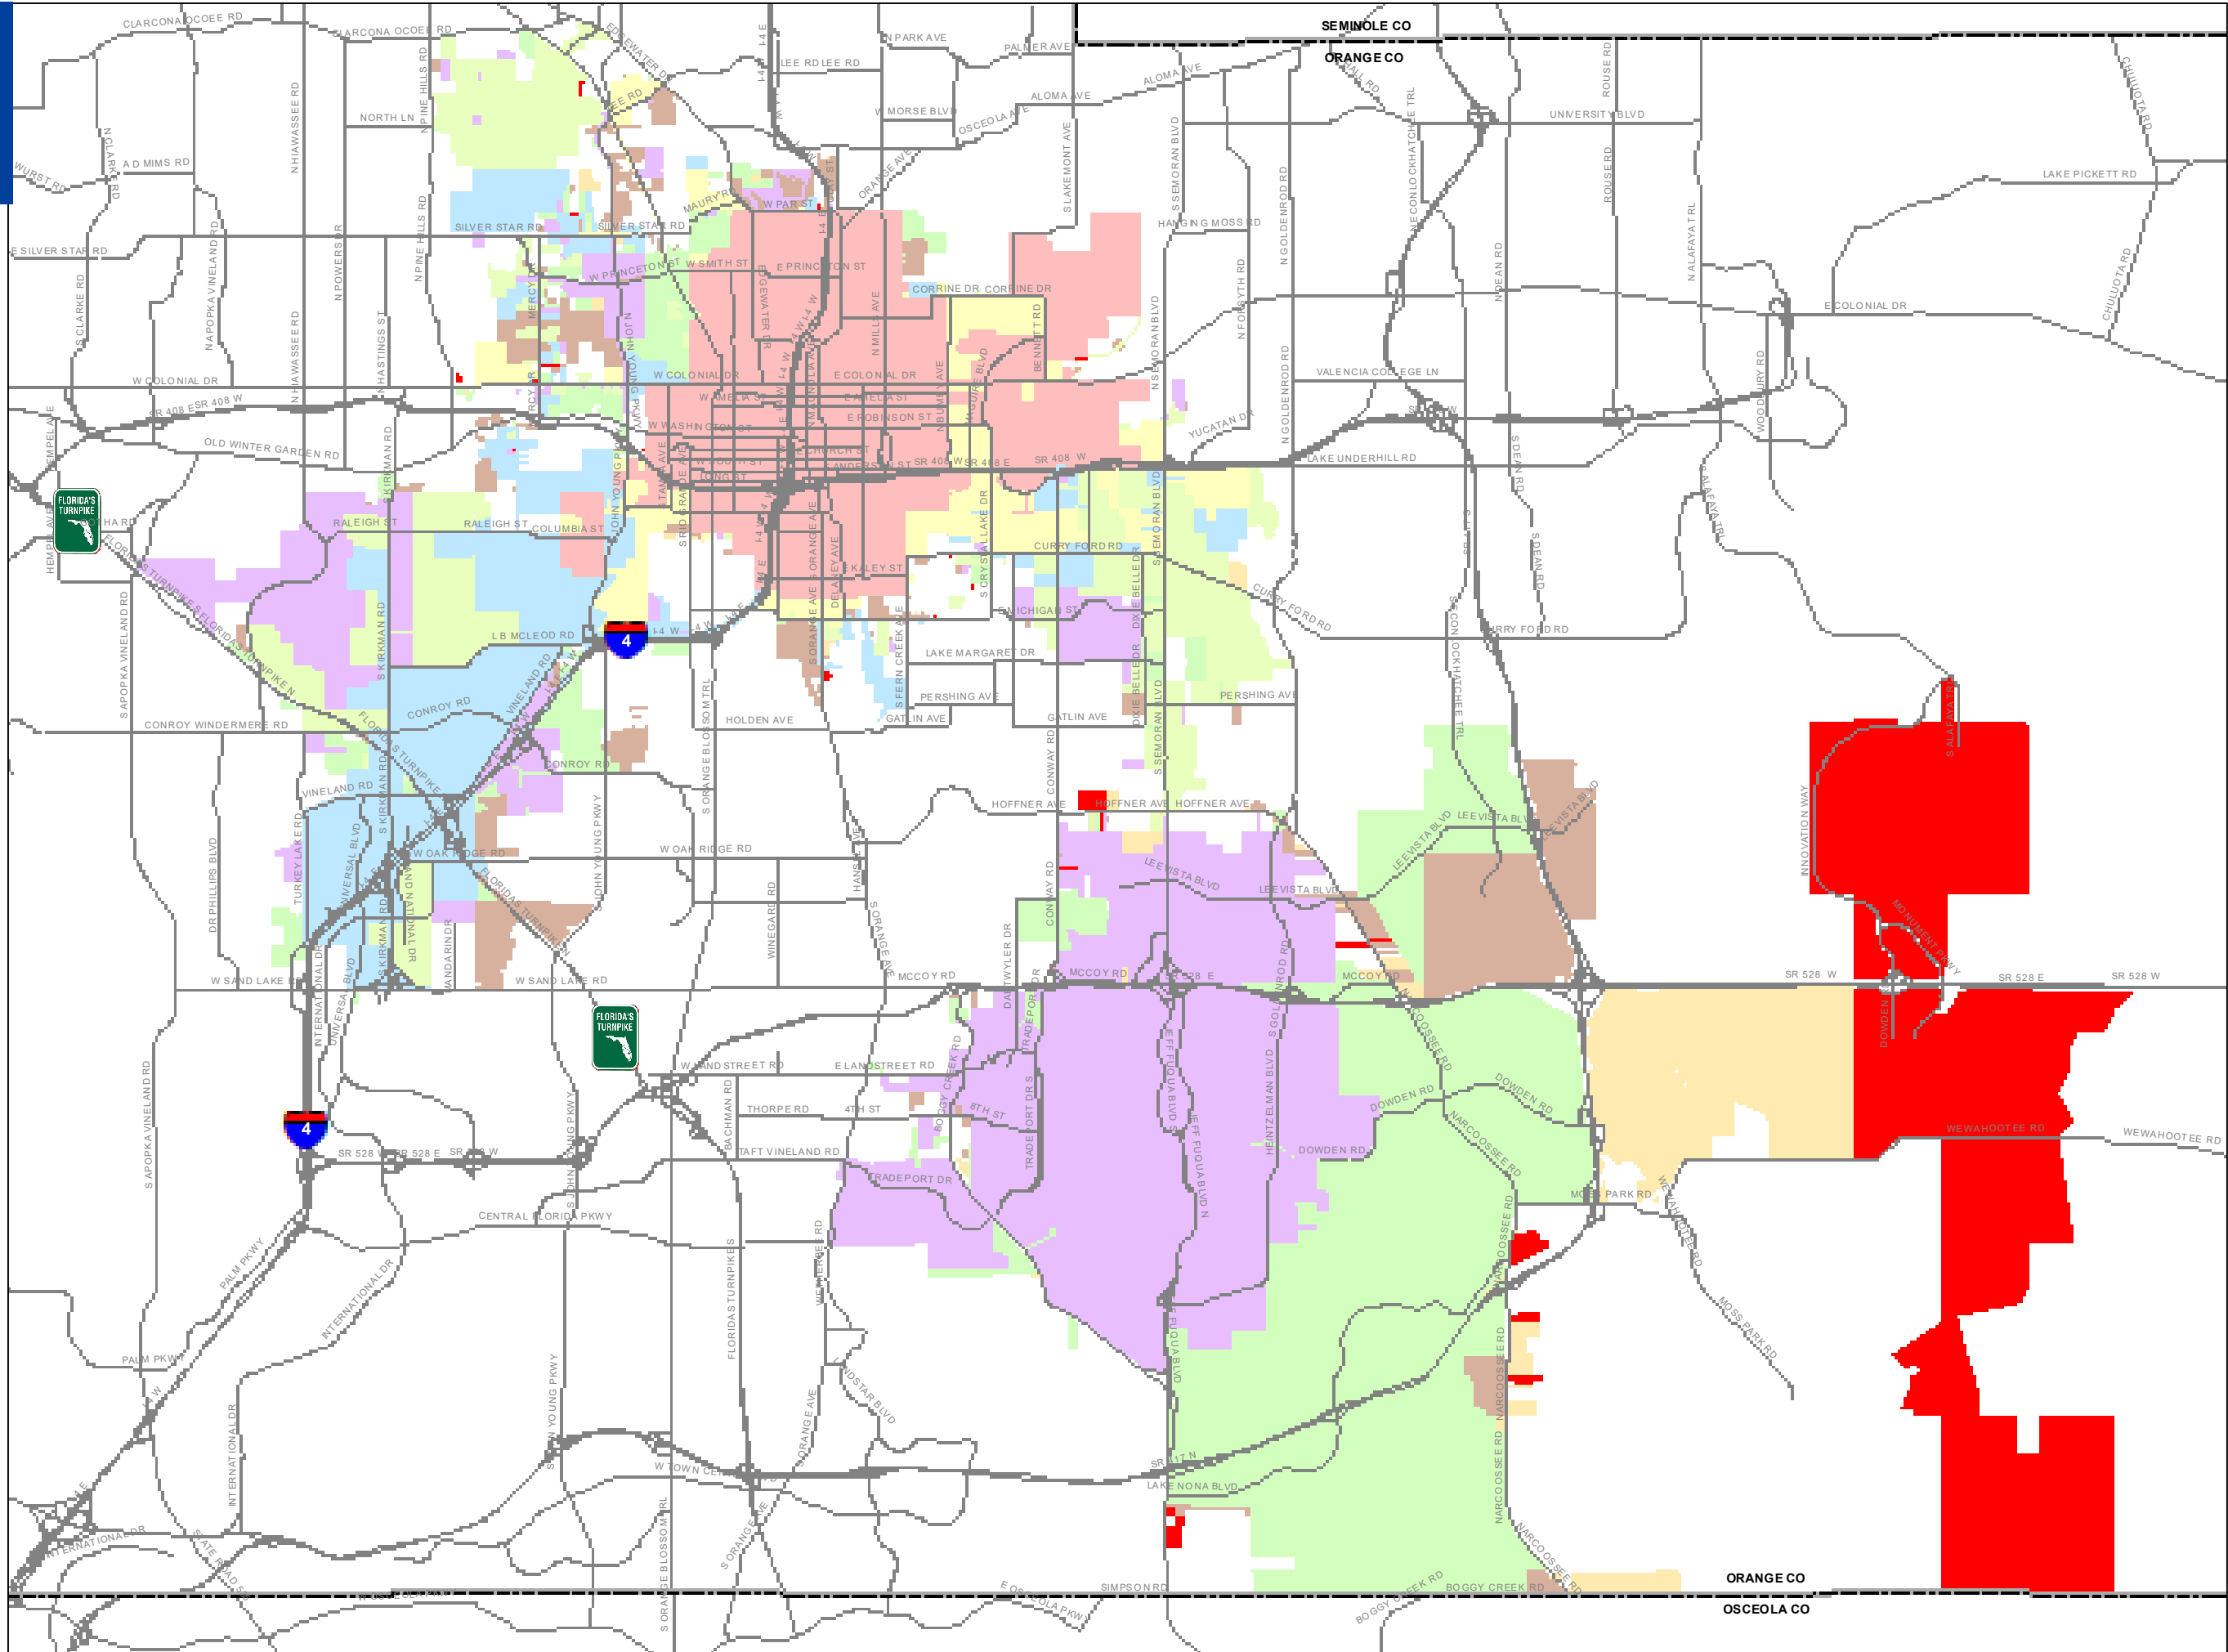

Annexations Map

Annexations By Decade

- Year**
- City in 1950
 - 1951 - 1960
 - 1961 - 1970
 - 1971 - 1980
 - 1981 - 1990
 - 1991 - 2000
 - 2001 - 2010
 - 2011 - 2020
 - 2021 - 2030

City GIS
Standard Map
May 2024

ORANGE CO
OSCEOLA CO